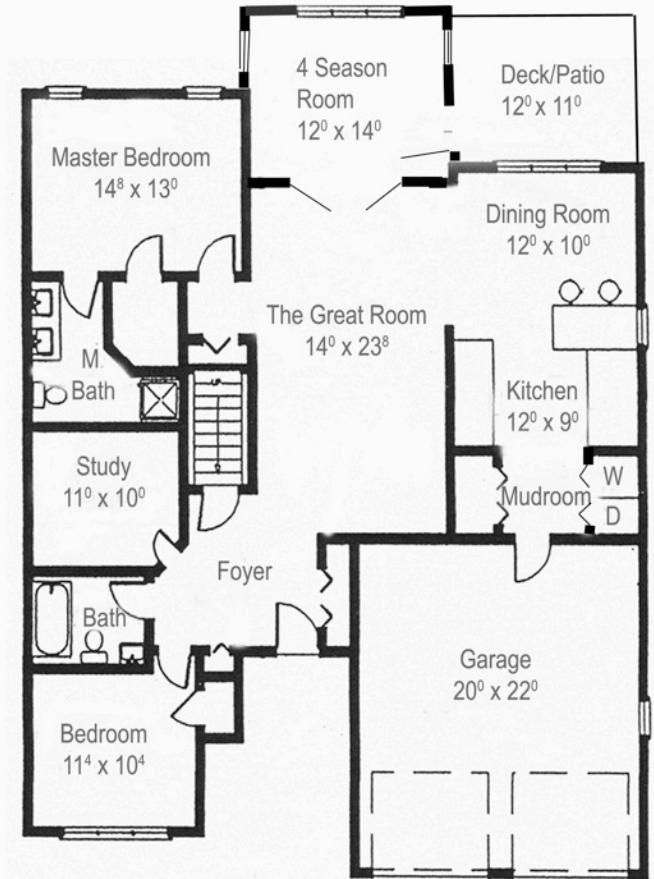

# Jacob's Edge - Live Life Well!

Brittany  
 1,450  
 1,618 with sunroom  
 add. 1,450 lower level, some with walkouts

Isabella  
 1,350  
 add. 1,350 lower level, some with walkouts

Brianna  
 1,450  
 1,618 with sunroom  
 add. 1,450 lower level, some with walkouts