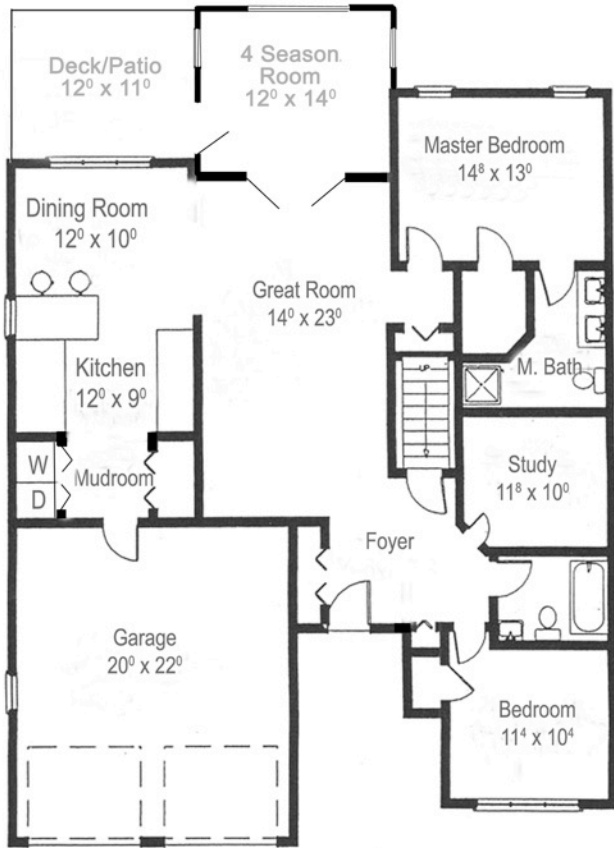

# Jacob's Edge - Live Life Well!

Brittany  
 1,450  
 1,618 with sunroom  
 add. 1,450 lower level, some with walkouts

Isabella  
 1,350  
 add. 1,350 lower level, some with walkouts

Brianna  
 1,450  
 1,618 with sunroom  
 add. 1,450 lower level, some with walkouts