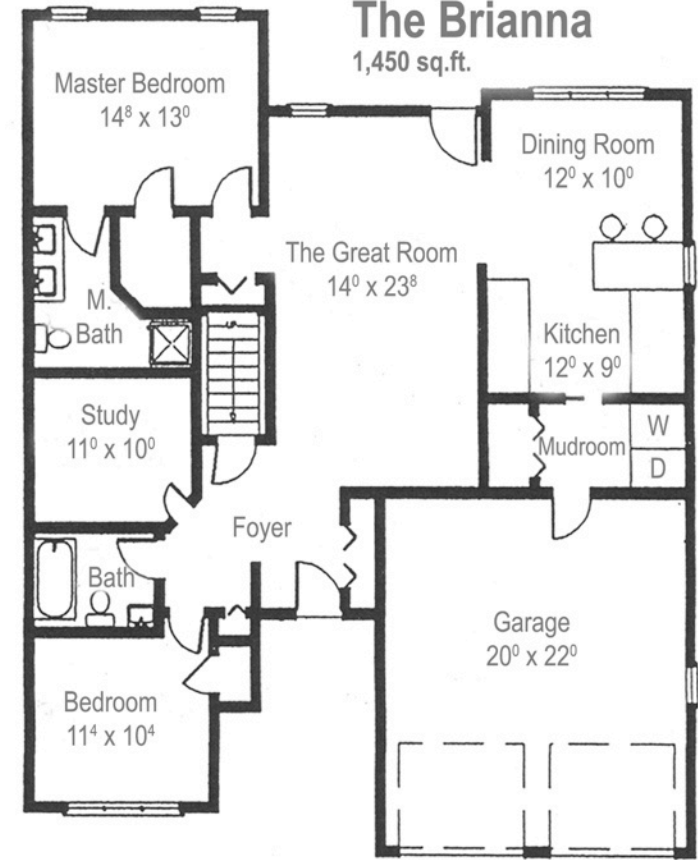

Jacob's Edge - Live Life Well!

The Brittany
1,450 sq.ft.

Brittany
1,450
1,618 add. 1,450 lower level

Isabella
1,350
add. 1,350 lower level

The Brianna
1,450 sq.ft.

Brianna
1,450
add. 1,450 lower level