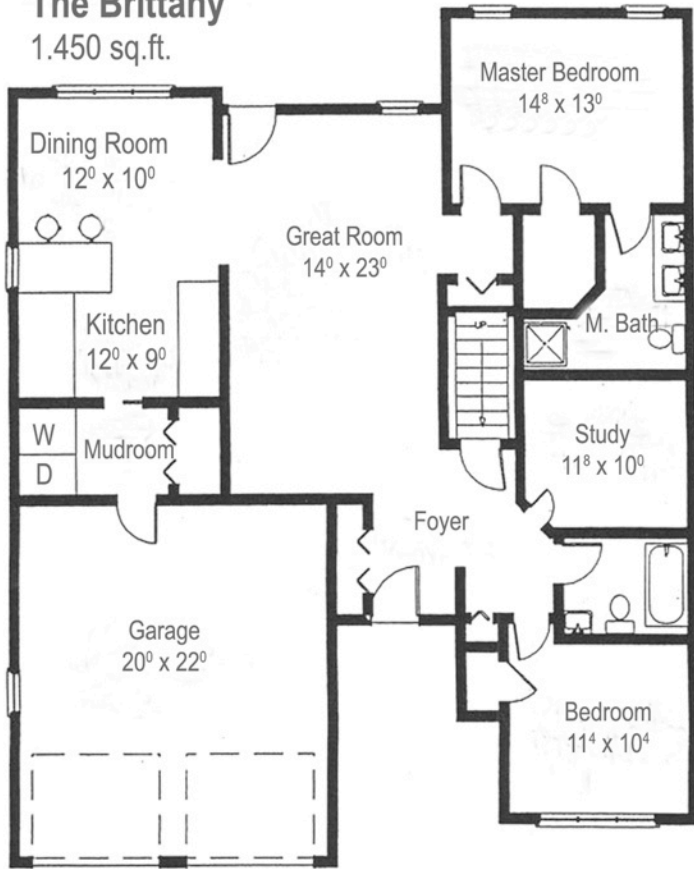

Jacob's Edge - Live Life Well!

The Brittany
1,450 sq.ft.

Brittany
1,450
1,618 add. 1,450 lower level

Isabella
1,350
add. 1,350 lower level

The Brianna
1,450 sq.ft.

Brianna
1,450
add. 1,450 lower level