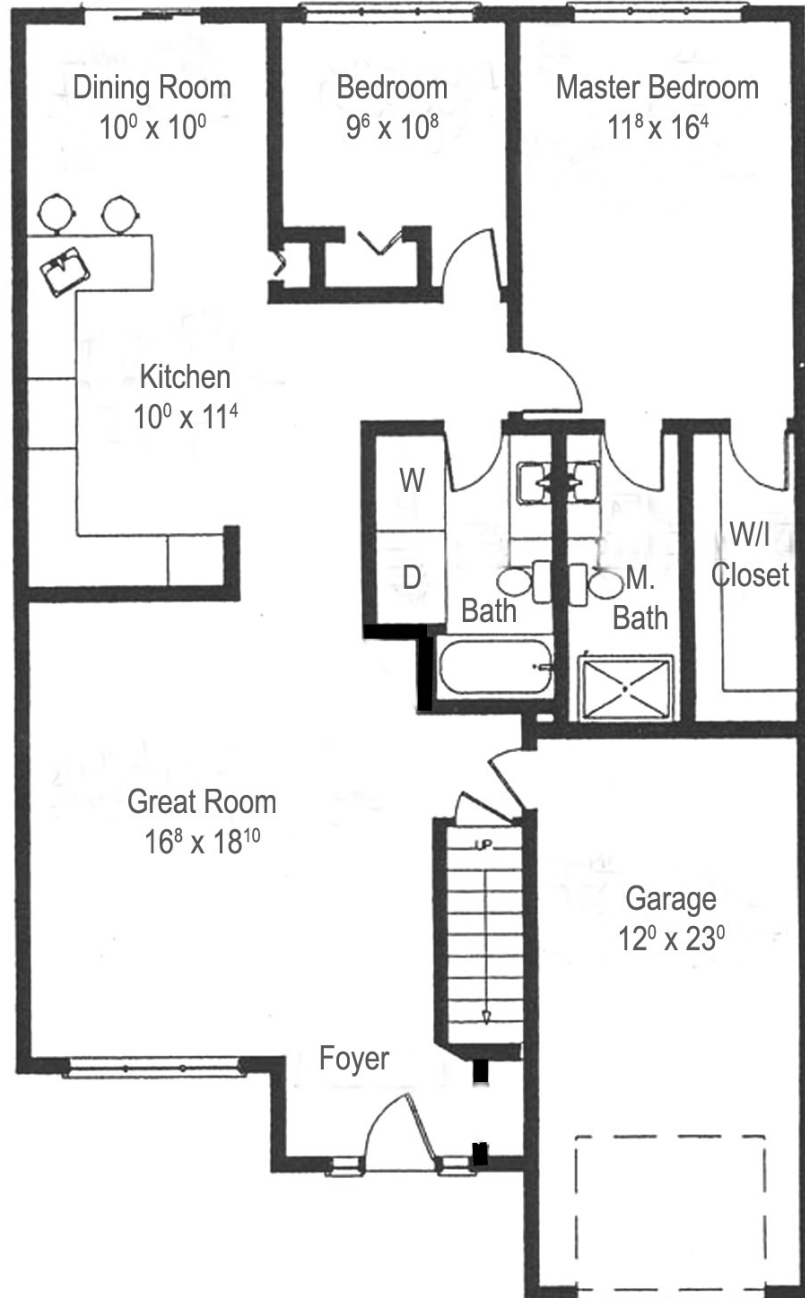

Live Life Well!

The Isabella
1,325 sq.ft.

Jacob's Edge
26 Jacob's Way (161 Granby Rd.)
South Hadley, MA 01075
(413) 536-8322
www.jacobsedgecondominiums.com

Revised 09/10/10