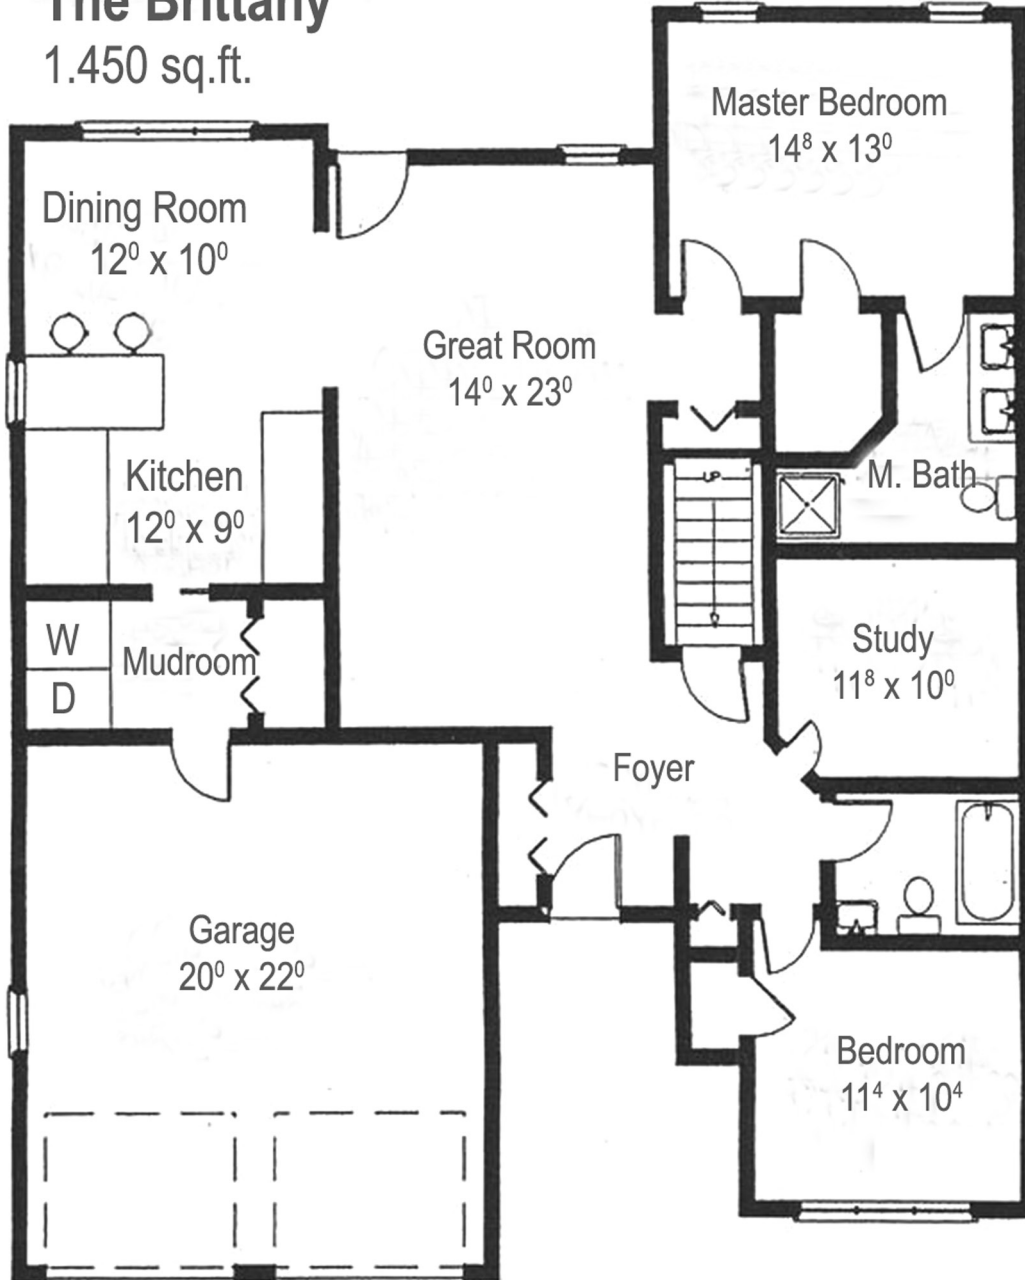

## The Brittany

1.450 sq.ft.

Jacob's Edge  
26 Jacob's Way (161 Granby Rd.)  
South Hadley, MA 01075  
(413) 536-8322  
[www.jacobsedgecondominiums.com](http://www.jacobsedgecondominiums.com)

Revised 09/10/10