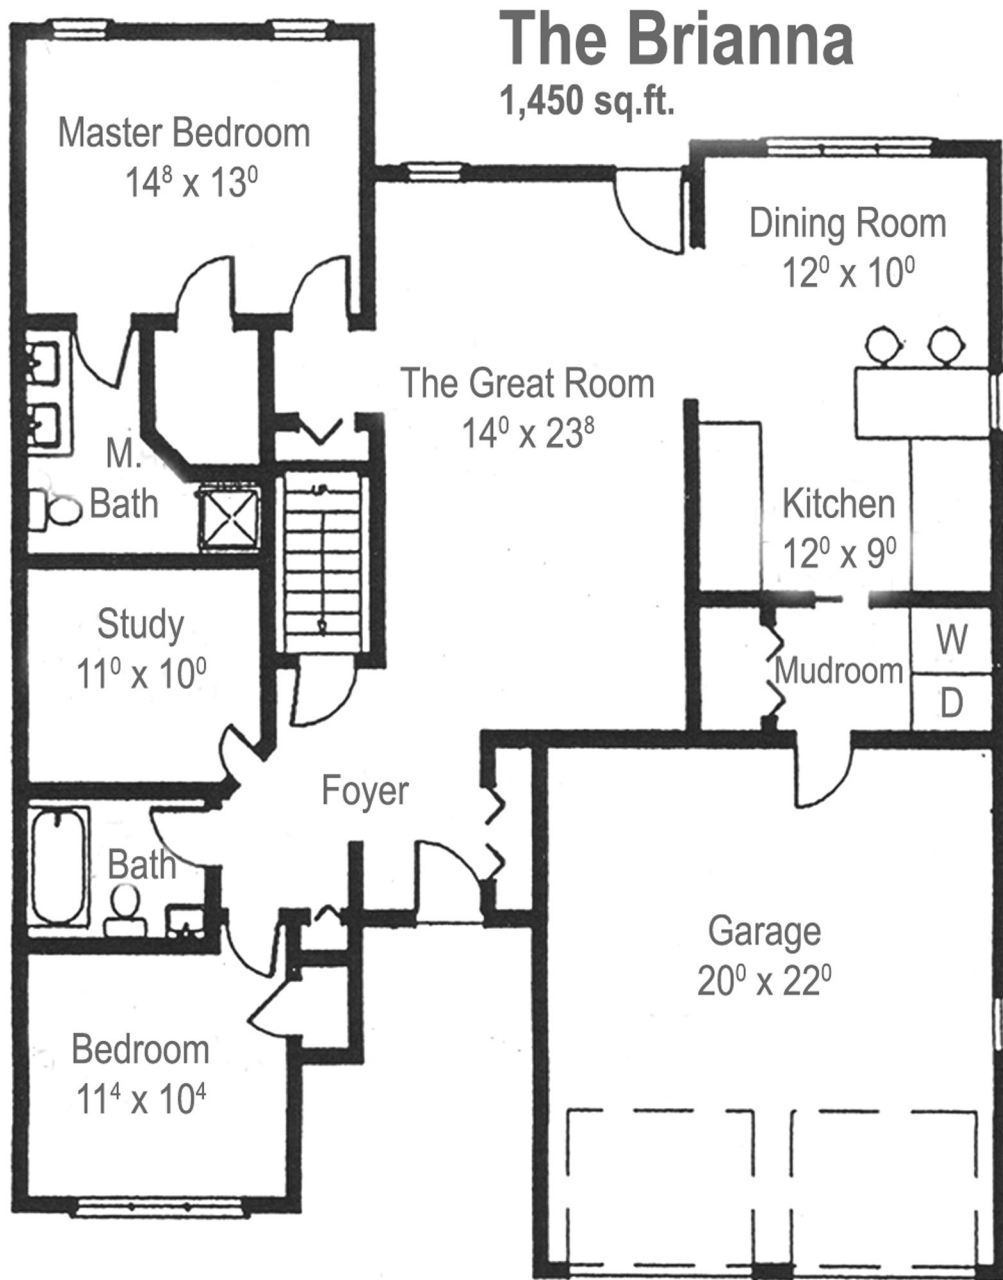

Live Life Well!

Jacob's Edge  
26 Jacob's Way (161 Granby Rd.)  
South Hadley, MA 01075  
(413) 536-8322  
[www.jacobsedgecondominiums.com](http://www.jacobsedgecondominiums.com)

Revised 09/10/10