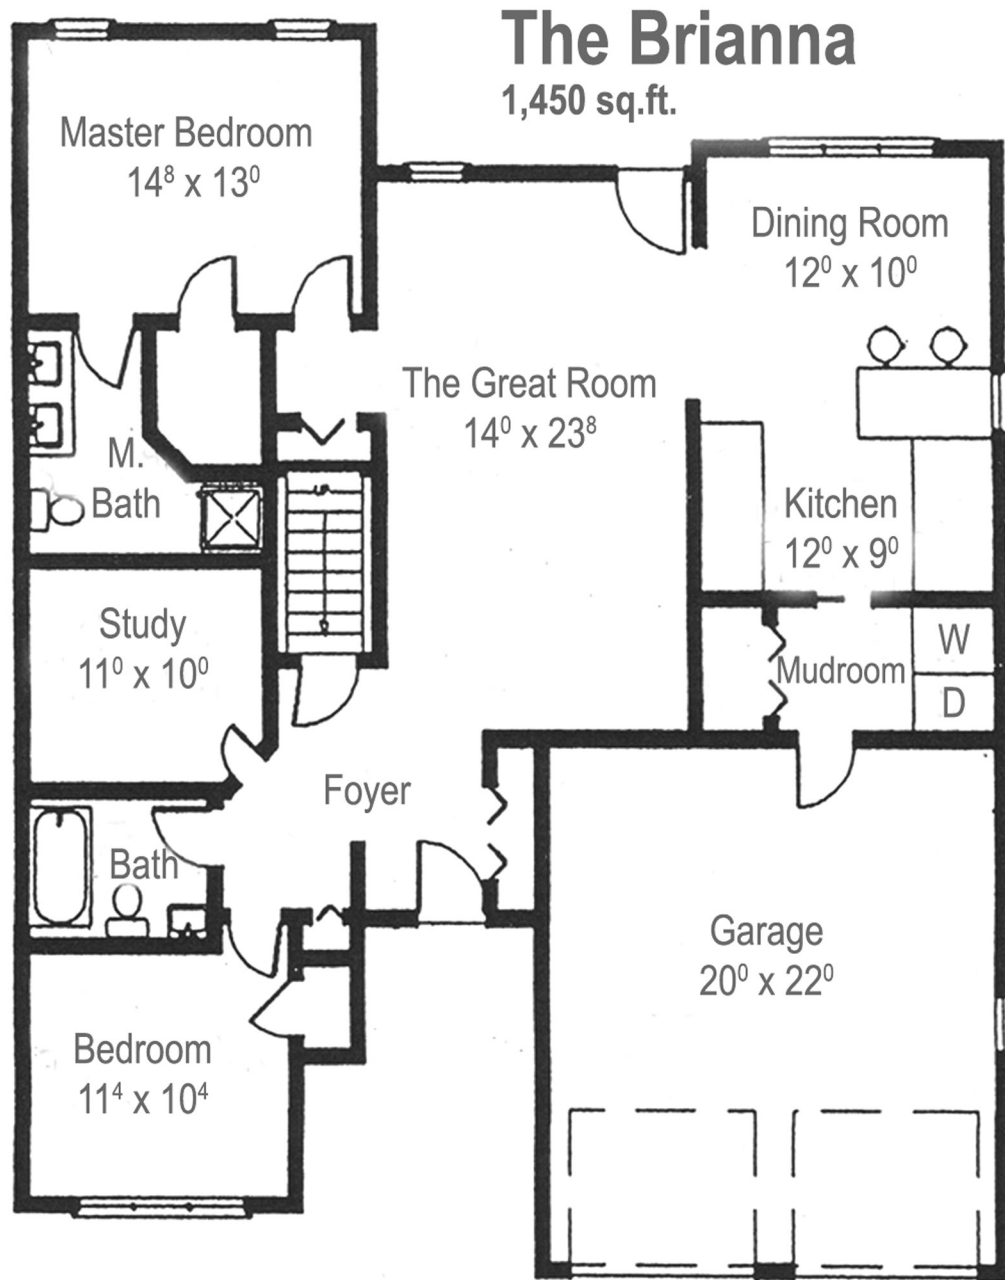

Live Life Well!

Jacob's Edge
26 Jacob's Way (161 Granby Rd.)
South Hadley, MA 01075
(413) 536-8322
www.jacobsedgecondominiums.com

Revised 09/10/10